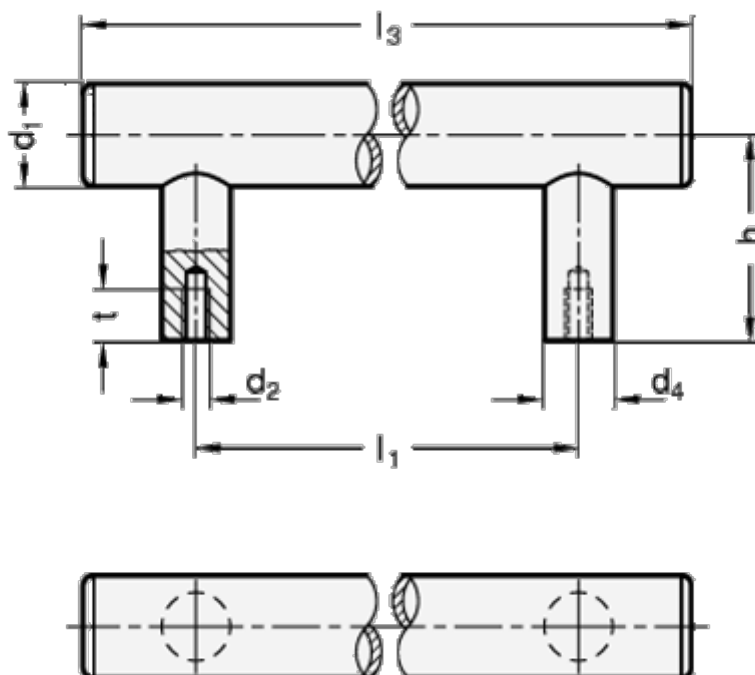

Article number: 20666530M8200E

Description: E+G St. steel tubular handle GN 666.5-30-M8-200-E
E - with stainless steel cap, mountet from the back

Measures

d1	= 30
d2	= M8
d4	= 20
h	= 60
l1 +/-0.5	= 200
l3	= 265
l4	= 15
t min	= 15